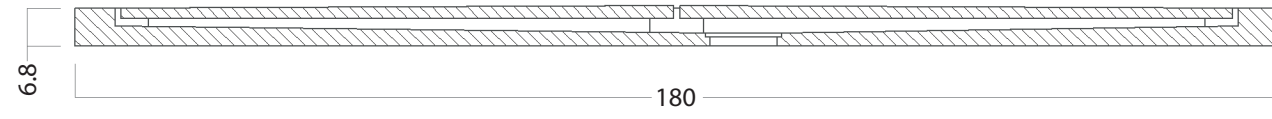

COLLECTION  
LE CAVE

TYPOLOGY  
FLAT  
SHOWER TRAY

ARTICLE  
MONS\_180  
PD PI 180

DIMENSIONS  
180 x 90 x 7 cm

WEIGHT  
160 kg

**Vaselli**  
SPIRITO PIETRA

SECTION

PLAN VIEW

PERSPECTIVE VIEW