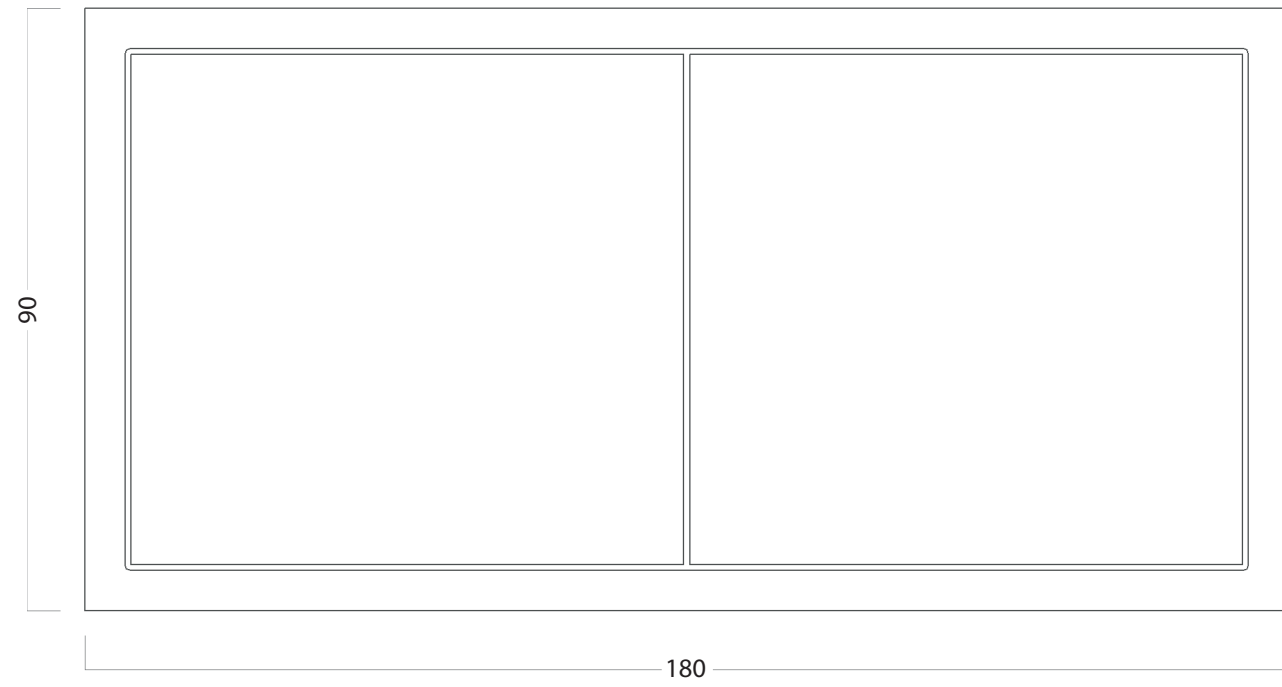

COLLECTION  
LE CAVE

TYPOLOGY  
FLAT  
SHOWER TRAY

ARTICLE  
MONS\_180  
PD PI 180

DIMENSIONS  
180 x 90 x 7 cm

WEIGHT  
160 kg

**Vaselli**  
SPIRITO PIETRA

SECTION

PLAN VIEW

PERSPECTIVE VIEW