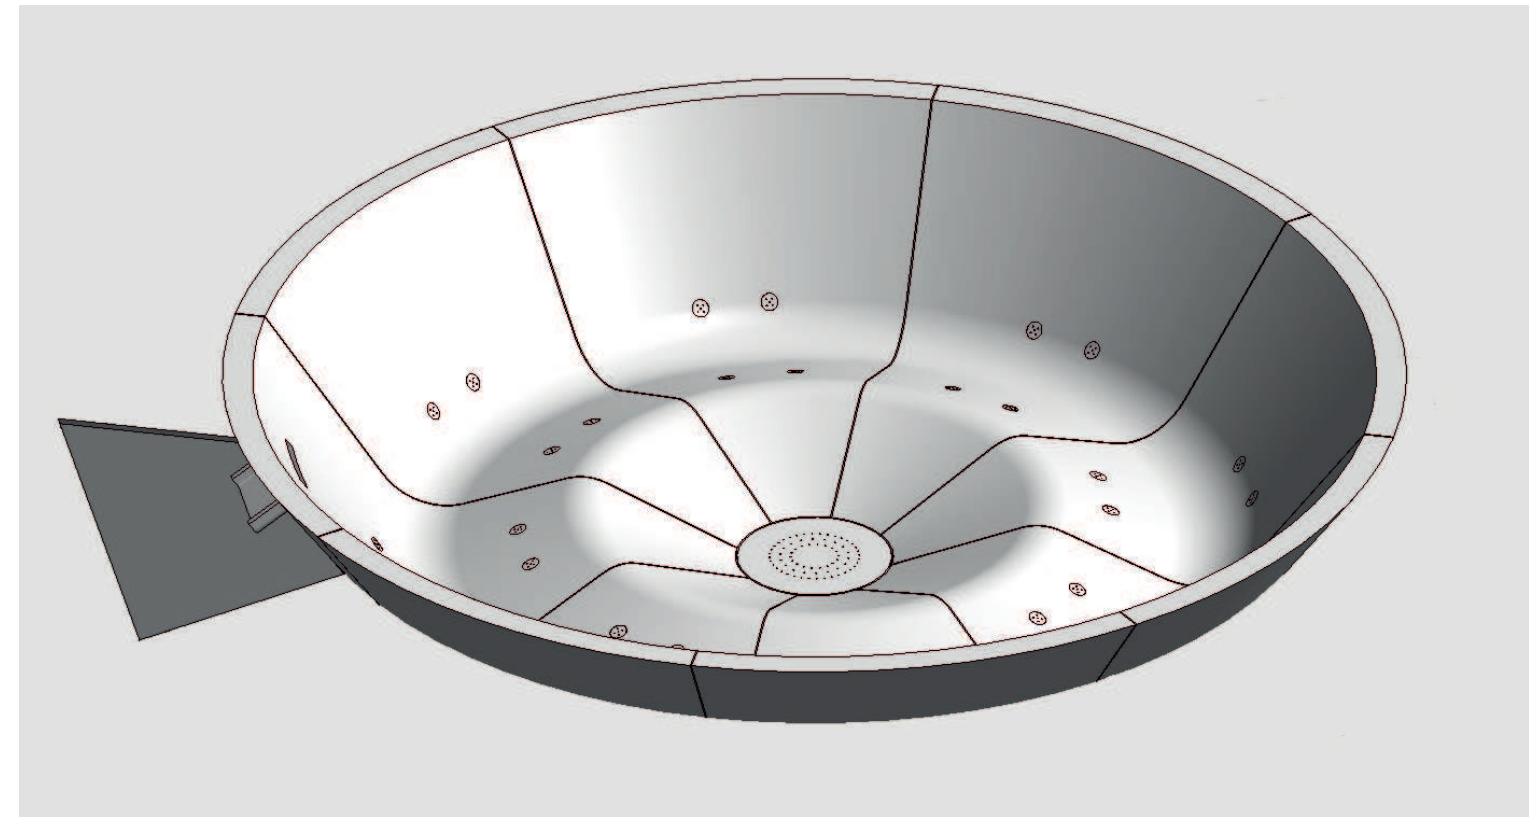

COLLECTION
CONCA

TYPOLGY
MODULAR MINI-POOL

ARTICLE
CONCA

DIMENSIONS
338 x 338 x 65 cm

WEIGHT
4.000 kg
With water: 9.000 kg

Vaselli
SPIRITO PIETRA

PLAN VIEW

PERSPECTIVE VIEW

SECTION
338