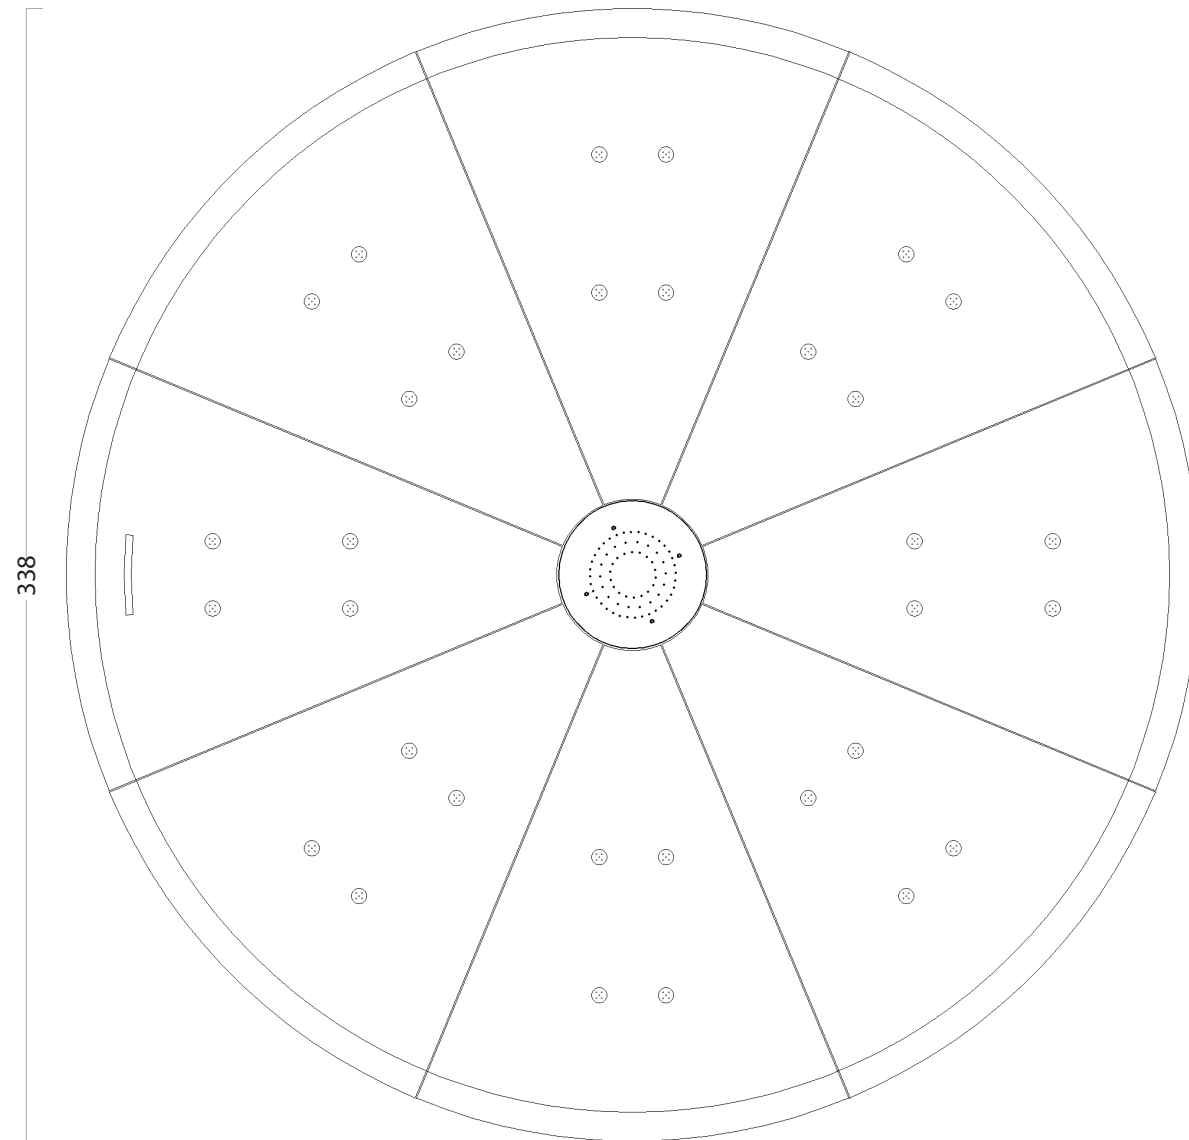

COLLECTION
CONCA

TYPOLGY
MODULAR MINI-POOL

ARTICLE
CONCA

DIMENSIONS
338 x 338 x 65 cm

WEIGHT
4.000 kg
With water: 9.000 kg

Vaselli
SPIRITO PIETRA

PLAN VIEW

PERSPECTIVE VIEW