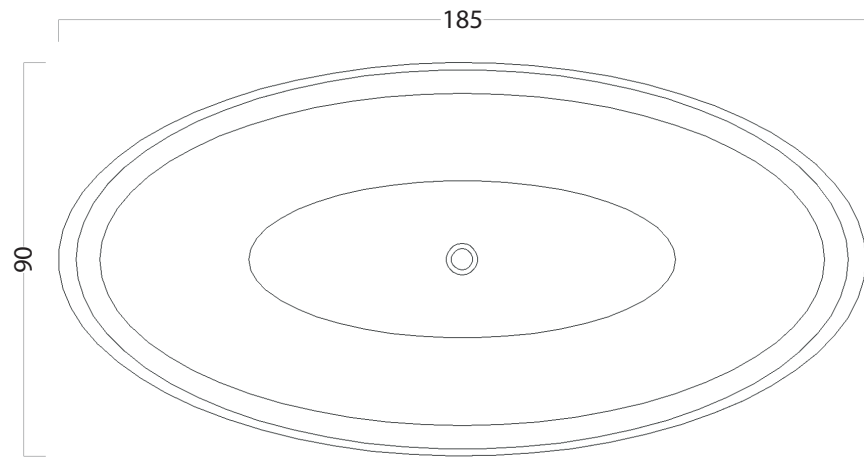

COLLECTION
AQUA

TPOLOGY
BATHTUB

ARTICLE
BOAT
BO 50

DIMENSIONS
185 x 90 x 50 cm

WEIGHT
500 kg

Vaselli
SPIRITO PIETRA

SECTION

SECTION

PLAN VIEW

PERSPECTIVE VIEW