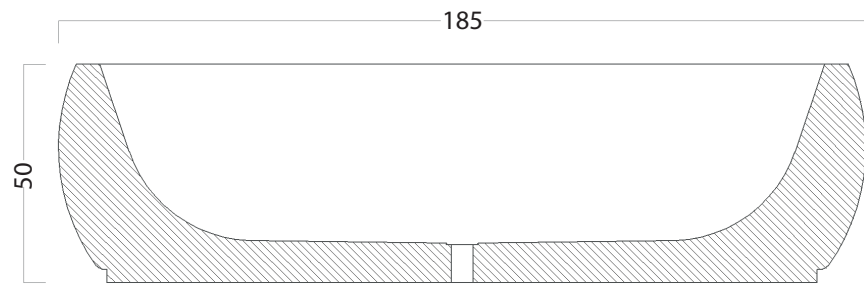

COLLECTION
AQUA

TPOLOGY
BATHTUB

ARTICLE
BOAT
BO 50

DIMENSIONS
185 x 90 x 50 cm

WEIGHT
500 kg

Vaselli
SPIRITO PIETRA

SECTION

SECTION

PLAN VIEW

PERSPECTIVE VIEW