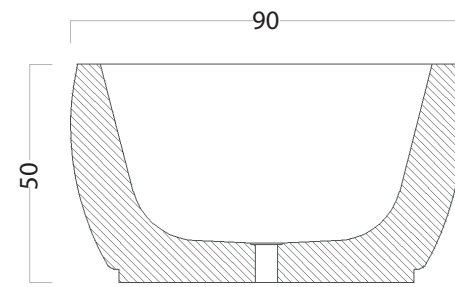

COLLECTION
AQUA

TPOLOGY
BATHTUB

ARTICLE
BOAT
BO 50

DIMENSIONS
185 x 90 x 50 cm

WEIGHT
500 kg

Vaselli
SPIRITO PIETRA

SECTION

SECTION

PLAN VIEW

PERSPECTIVE VIEW